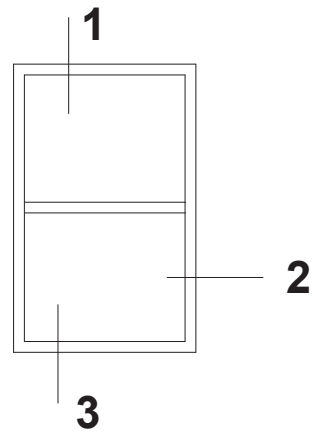

SINGLE HUNG WINDOWS

MAINE GLASS

2 JAMB DETAIL
SCALE: FULL