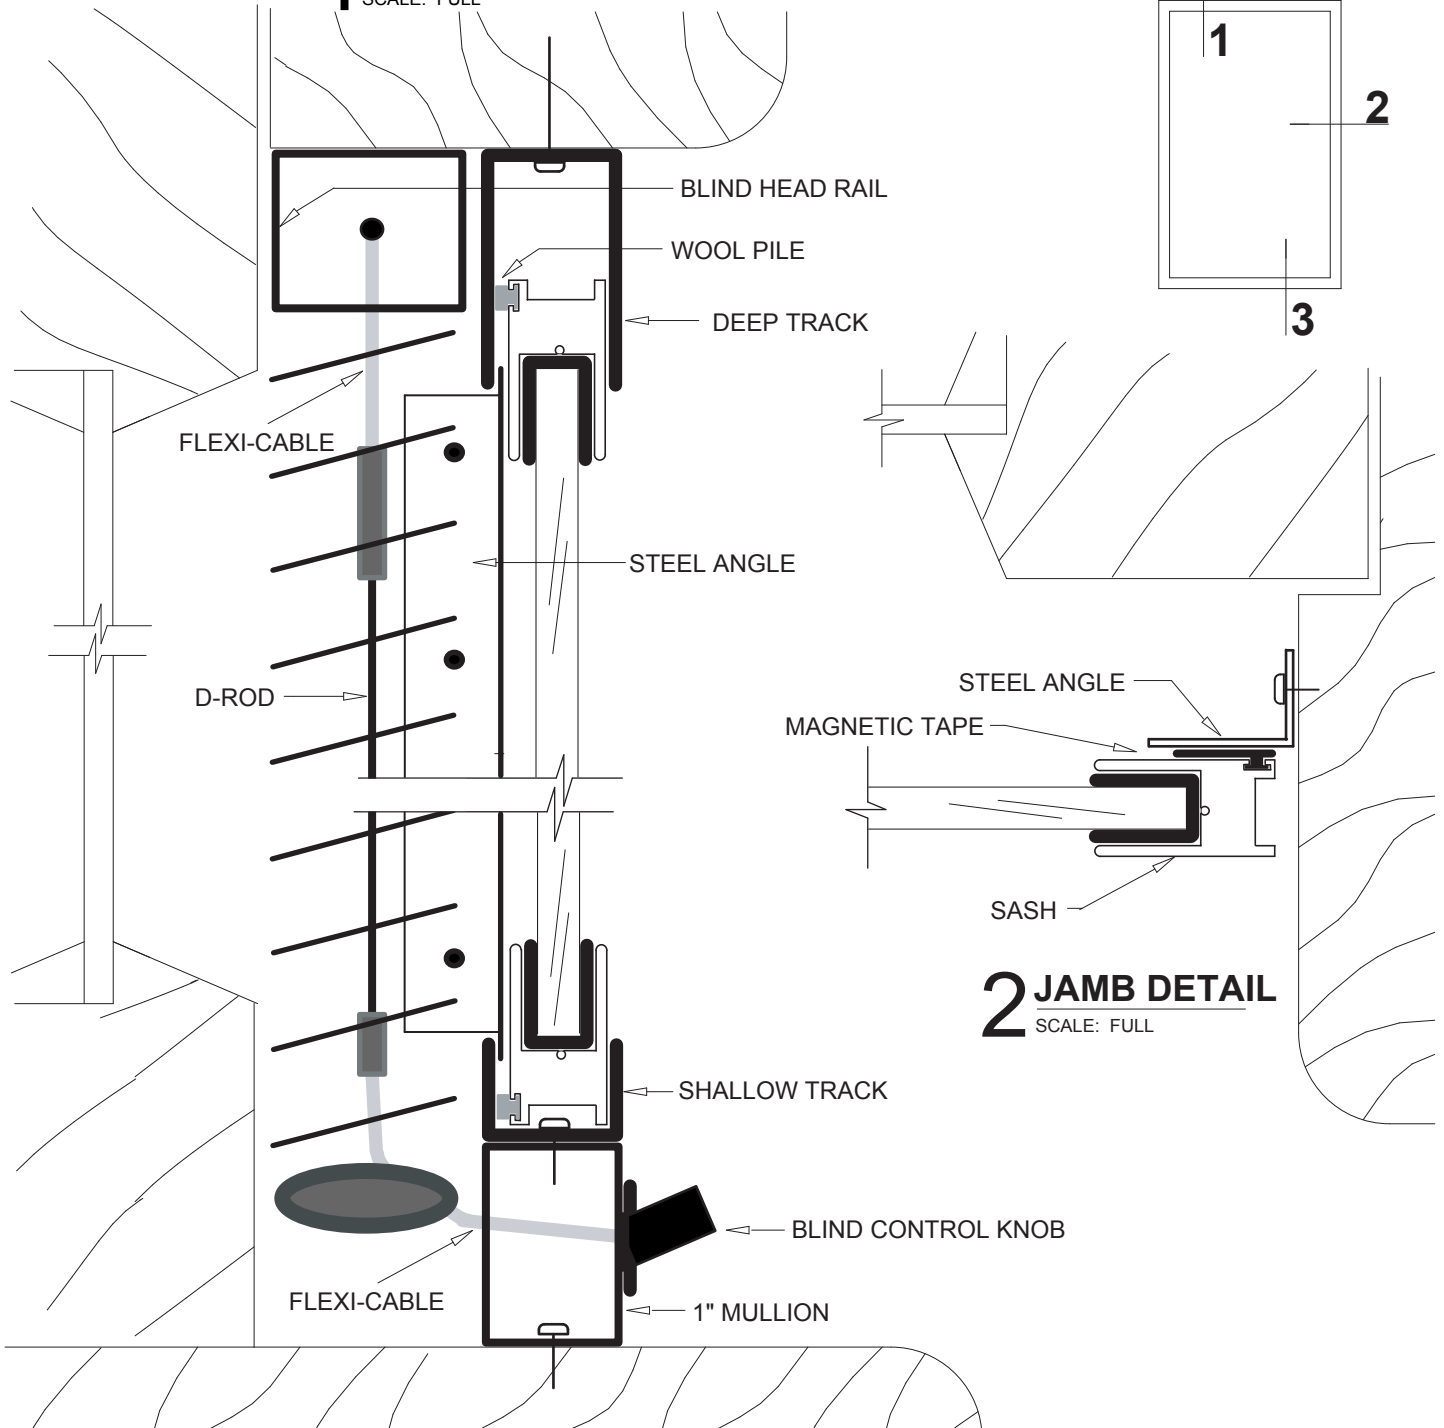

FIXED WINDOWS

1 HEAD DETAIL
SCALE: FULL

2 JAMB DETAIL
SCALE: FULL

3 SILL DETAIL
SCALE: FULL

MAINE GLASS

FIXED WINDOWS WITH BETWEEN THE GLASS BLIND

1 HEAD DETAIL

SCALE: FULL

2 JAMB DETAIL

SCALE: FULL

3 SILL DETAIL

SCALE: FULL

GRAPHIC SCALE

MAINE GLASS

MULLION ALTERNATIVES

MULLION FACE MOUNTED DETAIL

SCALE: FULL

MULLION CLIP DETAIL

SCALE: FULL

GRAPHIC SCALE

0" 1/2" 1"

MAINE GLASS