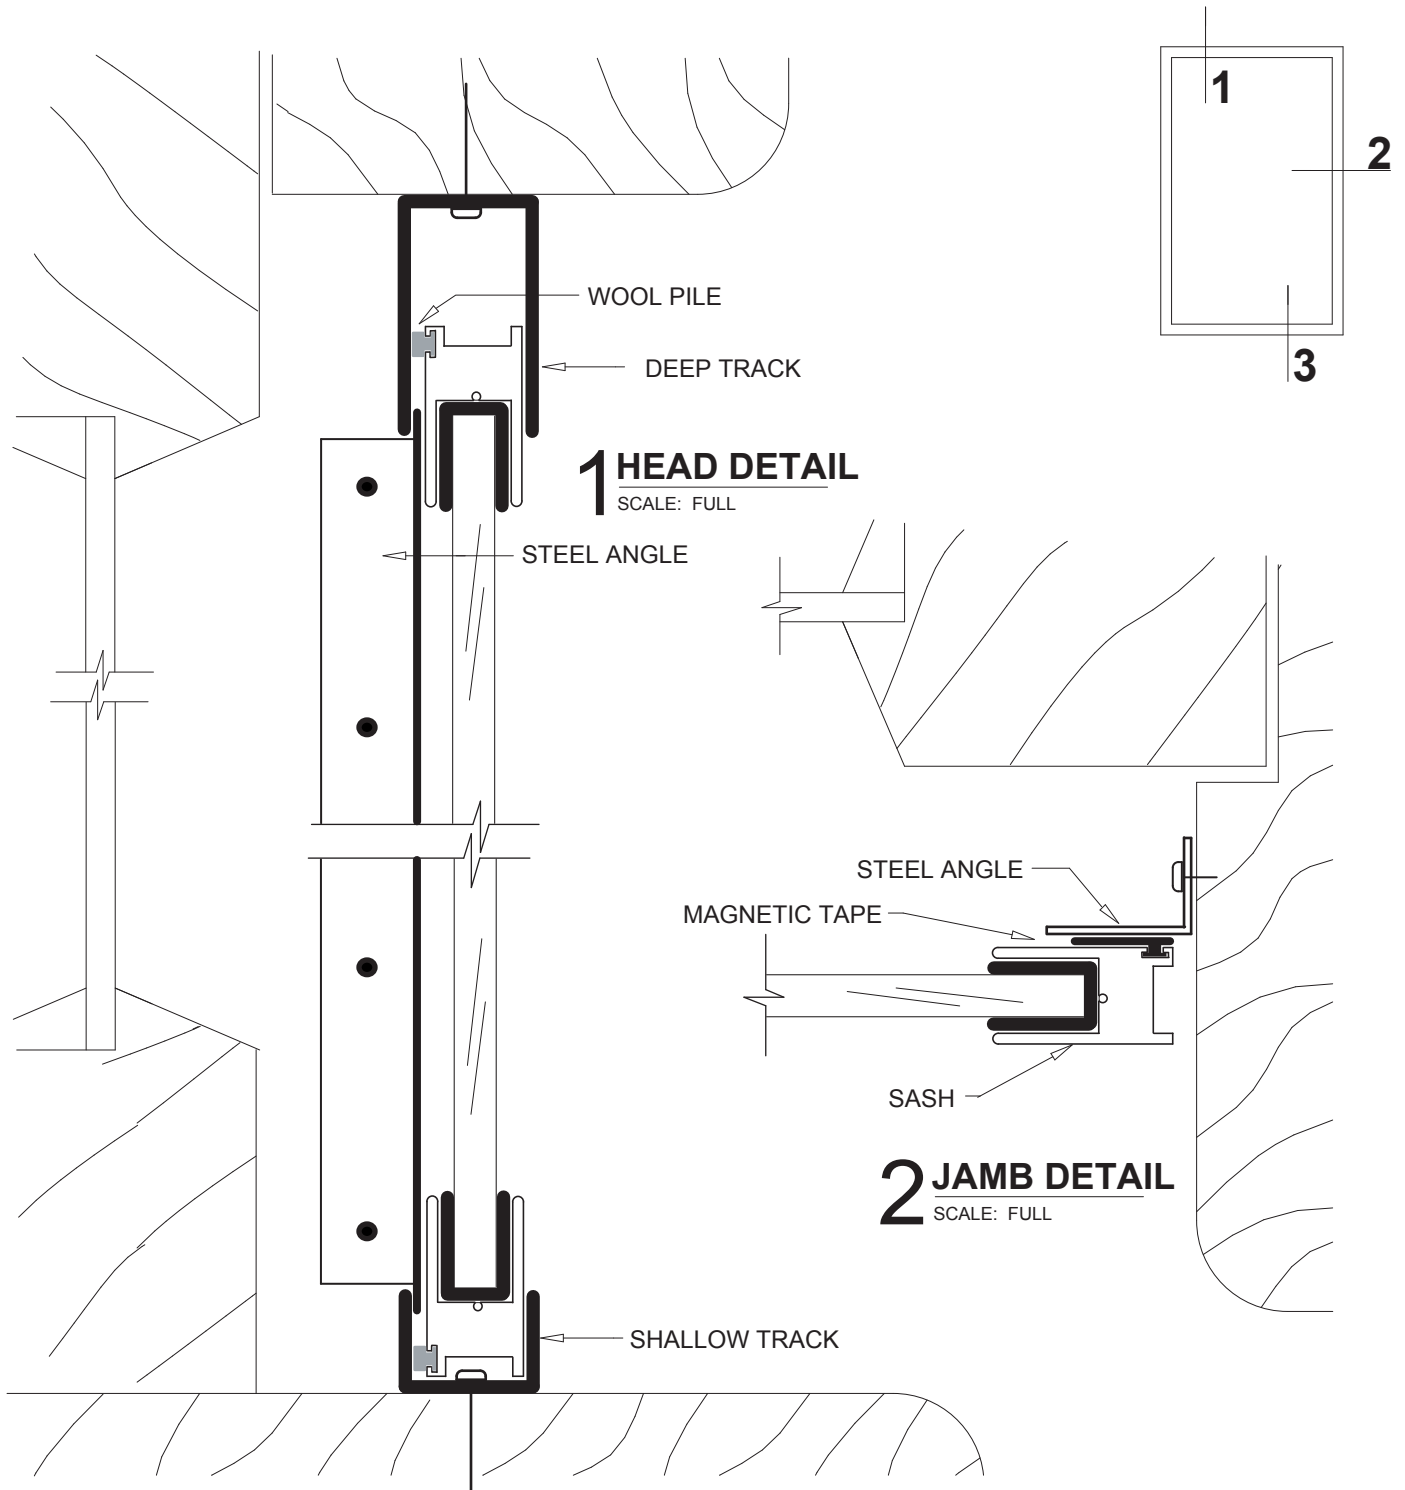

FIXED WINDOWS

1 HEAD DETAIL
SCALE: FULL

2 JAMB DETAIL
SCALE: FULL

3 SILL DETAIL
SCALE: FULL

MAINE GLASS

FIXED WINDOWS WITH BETWEEN THE GLASS BLIND

1 HEAD DETAIL

SCALE: FULL

2 JAMB DETAIL

SCALE: FULL

3 SILL DETAIL

SCALE: FULL

GRAPHIC SCALE

MAINE GLASS

MULLION ALTERNATIVES

MULLION FACE MOUNTED DETAIL

SCALE: FULL

MULLION CLIP DETAIL

SCALE: FULL

GRAPHIC SCALE

0" 1/2" 1"

MAINE GLASS