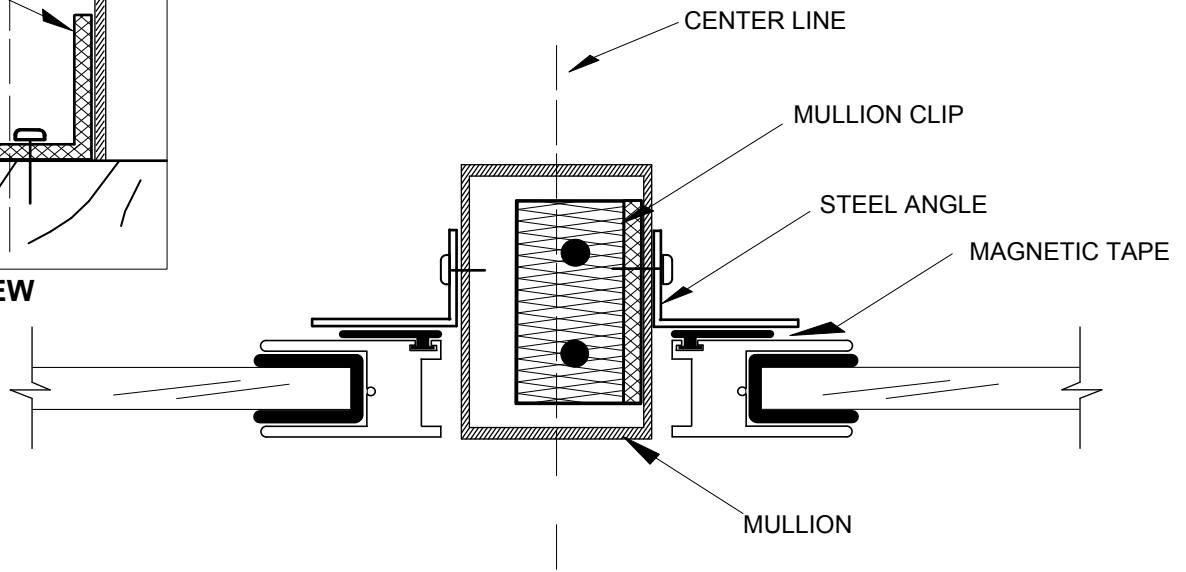

FIXED WINDOWS

1 HEAD DETAIL
SCALE: FULL

2 JAMB DETAIL
SCALE: FULL

3 SILL DETAIL
SCALE: FULL

MAINE GLASS

FIXED WINDOWS WITH BETWEEN THE GLASS BLIND

1 HEAD DETAIL

SCALE: FULL

2 JAMB DETAIL

SCALE: FULL

3 SILL DETAIL

SCALE: FULL

GRAPHIC SCALE

MAINE GLASS

MULLION ALTERNATIVES

MULLION FACE MOUNTED DETAIL

SCALE: FULL

MULLION CLIP DETAIL

SCALE: FULL

GRAPHIC SCALE

0" 1/2" 1"

MAINE GLASS