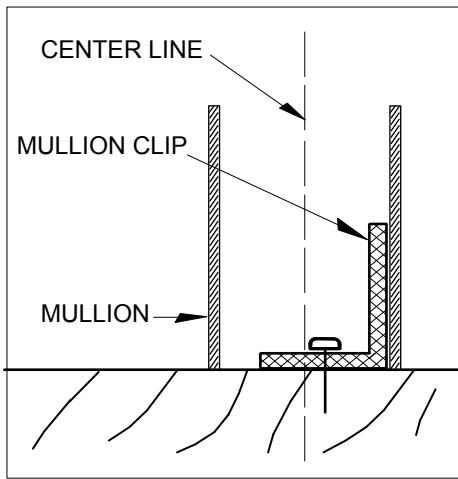

FIXED WINDOWS

1 HEAD DETAIL
SCALE: FULL

2 JAMB DETAIL
SCALE: FULL

3 SILL DETAIL
SCALE: FULL

MAINE GLASS

FIXED WINDOWS WITH BETWEEN THE GLASS BLIND

1 HEAD DETAIL

SCALE: FULL

2 JAMB DETAIL

SCALE: FULL

3 SILL DETAIL

SCALE: FULL

GRAPHIC SCALE

MAINE GLASS

MULLION ALTERNATIVES

MULLION FACE MOUNTED DETAIL

SCALE: FULL

MULLION CLIP DETAIL

SCALE: FULL

GRAPHIC SCALE

0" 1/2" 1"

MAINE GLASS